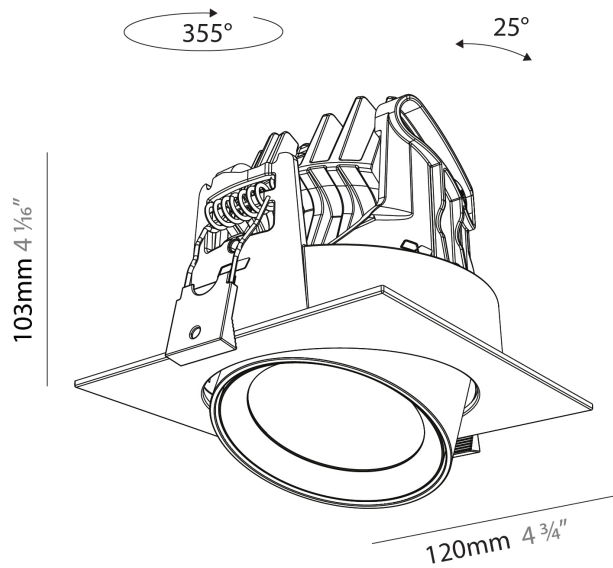

Series: Centriq
Subseries: Centriq Square Adjustable
Brand: Prolicht
Division: Architectural
Mounting Type: Recessed
Mounting Location: Ceiling
Subcategory: Spots

PHYSICAL

Shape: Cylinder
Diameter (mm): 120
Diameter (in): 4 ¾
Length (mm): 120
Length (in): 4 ¾
Height (mm): 105
Height (in): 4 ⅙
Min. Recessing Depth (mm): 120
Min. Recessing Depth (in): 4 ¾
Light Distribution: Adjustable / Direct
Weight (kg): 0.665
Diffuser: Lens Pack - No Lens / Opal / Linear Spread Lens / Honeycomb / Spread Lens
Fixture Finish: SSR / BKV / CWI / CRY / HAB / UFT / ITA / RUA / FTG / MYG / LOD / PUS / FRO / FUP / KIA / POP / BLS / SPG / MEY / GOH / GUM / CHC / COM / ABZ / JAG / OBR / MOS / ROR
Fixture Material: Aluminum
Cut-out Measurements: Dia. 112mm / 4 7/16"

ELECTRICAL

Lamp Type: LED (Zhaga Standard)
Input Wattage (W): 20.5
Total Output Wattage (W): 18.1
Dimming: Tri-Mode (Non-Dimming and Phase Dimming (120Vac only) and 0-10V Dimming)
Driver Included: Yes
Driver Location: Recessed Housing
Driver Type: Constant Current - Universal
Driver Class: Class 2
Input Voltage (V): 120 - 277
Constant Current (MA): 500

LED

Color Temperature (°K): 2700 / 3000 / 3500 / 4000
Max. Delivered Lumen (lm): 1432 / 1542 / 1432 / 1636
Nominal Lumen (lm): 1668 / 1797 / 1668 / 1907
CRI: >90 CRI
Lamp Life (hrs): 50000

OPTICAL

Reflector°: 10
Adjustability: Rotational 350° / Tilt 25°

RATINGS AND CERTIFICATIONS

Certified By: CSA Certified to UL and CSA Standards
IP rating: IP20